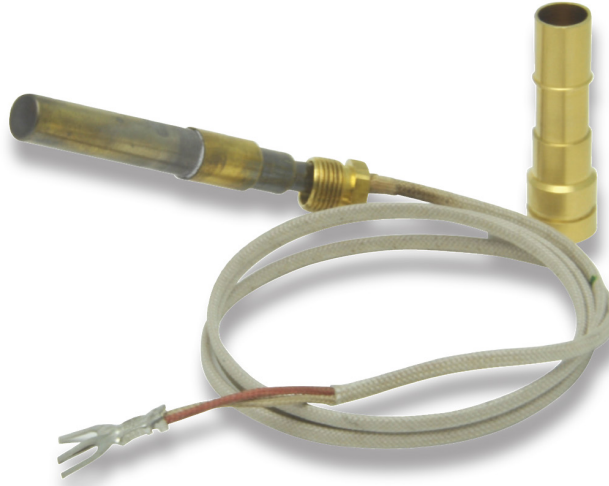

Thermopiles

TP-75 & CP-2 1950 & 1951 Series

Robertshaw
RANCO • PARAGON • CASTFUTURA

Description

Robertshaw® thermopiles are the industry leader for gas appliance applications. Their primary function is to ensure a standing pilot light is operative so that on a call for heat, the main burner gas will be properly ignited. Thermopiles are placed in gas applications to detect the existence of a flame for safety purposes by shutting off the potential gas flow to a burner. A thermopile is the assembly of many thermocouples to increase the millivolt output. Robertshaw thermopiles have two types of connections: coaxial and two-wire spade connectors. The 1950 thermopiles, also known as TP-75, are two-wire spade connectors. The 1951 thermopiles, also known as CP-2 (500-600 millivolts) are coaxial connectors. The 1950 and 1951 Series Thermopiles (pilot generators) are designed for use on self-powered gas control systems. They can be used to replace similar competitive devices.

Features and Benefits

- Easy burner installation with attached threaded nut
- Stainless steel outer jacket for long life and resistance to heat blistering
- Combination of copper and nickel alloys for good electrical conductivity
- Mica washer to insulate from shorting conditions
- Various lengths available for multiple applications

Specifications

- Lead lengths range from 18 to 60" (460 to 1525 mm)
- Open circuit output: 500-750 millivolts
- Connection Type: Male connector nut
- Includes PG9 Pilot Adaptor

3 Year
Limited
Warranty

Customer Service
+1 800 304 6563
HVACCustomerService
@robertshaw.com

Technical Service
+1 800 445 8299
TechnicalService
@robertshaw.com

www.robertshaw.com
©2024 Robertshaw
11/25 150-2379 Rev C

Product Dimensions

TP-75 Series

CP-2 Series

Available in the following lengths:

Overall "X" Length