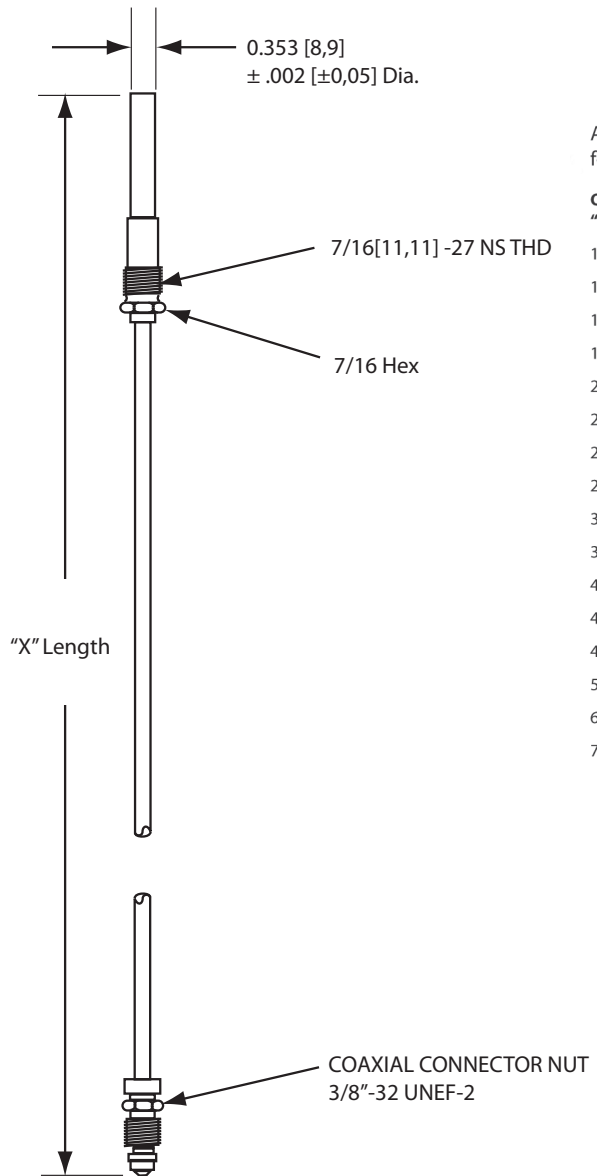

Thermopiles

TP-75 & CP-2 1950 & 1951 Series

Robertshaw
RANCO • PARAGON • CASTFUTURA

Description

Robertshaw® thermopiles are the industry leader for gas appliance applications. Their primary function is to ensure a standing pilot light is operative so that on a call for heat, the main burner gas will be properly ignited. Thermopiles are placed in gas applications to detect the existence of a flame for safety purposes by shutting off the potential gas flow to a burner. A thermopile is the assembly of many thermocouples to increase the millivolt output. Robertshaw thermopiles have two types of connections: coaxial and two-wire spade connectors. The 1950 thermopiles, also known as TP-75, are two-wire spade connectors. The 1951 thermopiles, also known as CP-2 (500-600 millivolts) are coaxial connectors. The 1950 and 1951 Series Thermopiles (pilot generators) are designed for use on self-powered gas control systems. They can be used to replace similar competitive devices.

Specifications

- Lead lengths range from 18 to 60" (460 to 1525 mm)
- Open circuit output: 500-750 millivolts
- Connection Type: Male connector nut
- Includes PG9 Pilot Adaptor

3 Year
Limited
Warranty

Customer Service
+1 800 304 6563
HVACCustomerService
@robertshaw.com

Technical Service
+1 800 445 8299
TechnicalService
@robertshaw.com

www.robertshaw.com
©2024 Robertshaw
11/25 150-2379 Rev C

Product Dimensions

TP-75 Series

CP-2 Series

Available in the following lengths:

Overall "X" Length

- 12" [304,8]
- 15" [381,0]
- 18" [457,2]
- 19" [482,6]
- 20" [508,0]
- 21" [533,4]
- 24" [609,6]
- 26" [660,4]
- 30" [762,0]
- 36" [914,4]
- 40" [1016,0]
- 42" [1066,8]
- 48" [1219,2]
- 54" [1371,6]
- 60" [1524,0]
- 72" [1828,8]