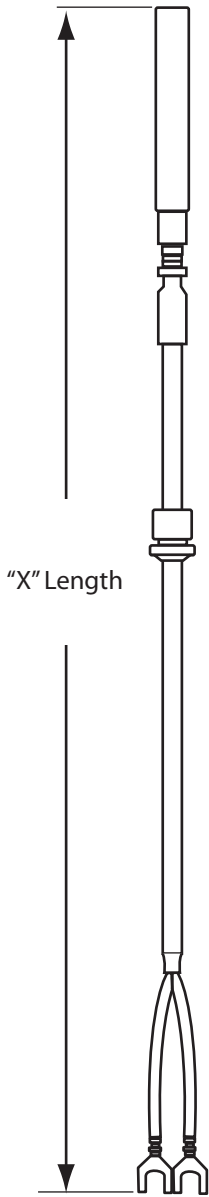

Thermopiles

TP-75 & CP-2 1950 & 1951 Series

Robertshaw
RANCO • PARAGON • CASTFUTURA

Description

Robertshaw® thermopiles are the industry leader for gas appliance applications. Their primary function is to ensure a standing pilot light is operative so that on a call for heat, the main burner gas will be properly ignited. Thermopiles are placed in gas applications to detect the existence of a flame for safety purposes by shutting off the potential gas flow to a burner. A thermopile is the assembly of many thermocouples to increase the millivolt output. Robertshaw thermopiles have two types of connections: coaxial and two-wire spade connectors. The 1950 thermopiles, also known as TP-75, are two-wire spade connectors. The 1951 thermopiles, also known as CP-2 (500-600 millivolts) are coaxial connectors. The 1950 and 1951 Series Thermopiles (pilot generators) are designed for use on self-powered gas control systems. They can be used to replace similar competitive devices.

Specifications

- Lead lengths range from 18 to 60" (460 to 1525 mm)
- Open circuit output: 500-750 millivolts
- Connection Type: Male connector nut
- Includes PG9 Pilot Adaptor

3 Year
Limited
Warranty

Customer Service
+1 800 304 6563
HVACCustomerService
@robertshaw.com

Technical Service
+1 800 445 8299
TechnicalService
@robertshaw.com

www.robertshaw.com
©2024 Robertshaw
11/25 150-2379 Rev C

Product Dimensions

TP-75 Series

CP-2 Series

Available in the following lengths:

Overall "X" Length

- 12" [304,8]
- 15" [381,0]
- 18" [457,2]
- 19" [482,6]
- 20" [508,0]
- 21" [533,4]
- 24" [609,6]
- 26" [660,4]
- 30" [762,0]
- 36" [914,4]
- 40" [1016,0]
- 42" [1066,8]
- 48" [1219,2]
- 54" [1371,6]
- 60" [1524,0]
- 72" [1828,8]